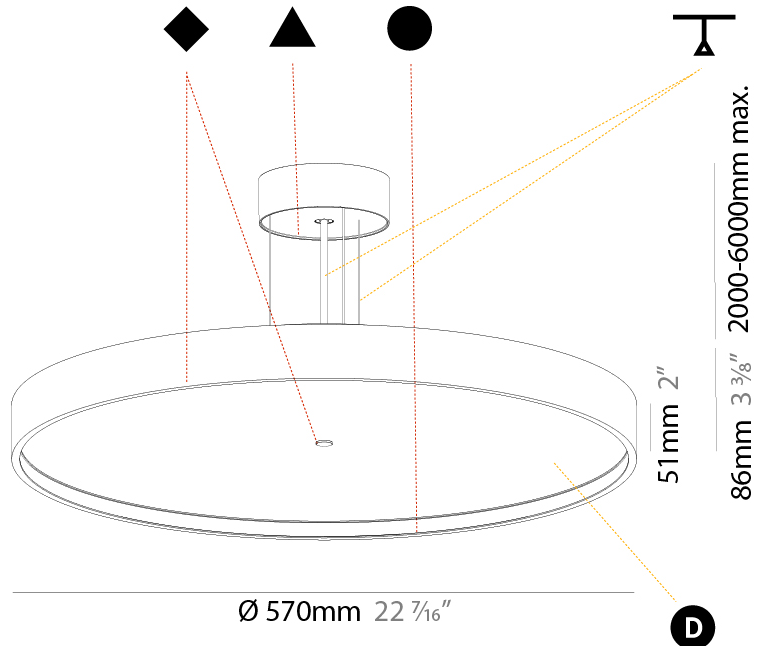

GENERAL

Series: Sign Diva
Subseries: Sign Diva Korona
Partner: Prolicht
Division: Architectural
Installation: Suspension
Product Type: Pendant
Mounting Location: Ceiling
Light Distribution: Direct / Indirect

PHYSICAL

Shape: Round
Diameter (mm): 570
Diameter (in): 22 7/16
Height (mm): 86
Height (in): 3 3/8
Weight (kg): 8.812
Weight (lbs): 19.43

Diffuser: PMMA - Opal / Micro-Prism / Sparkling Secret / Vintage Industrial

Fixture Finish: SSR / BKV / CWI / CRY / HAB / UFT / ITA / RUA / FTG / MYG / LOD / PUS / FRO / FUP / KIA / POP / BLS / SPG / MEY / GOH / CHC / COM / ABZ / JAG / OBR / MOS / ROR

Fixture Material: PMMA / Extruded Aluminum / Steel

Cable Details: 2000mm/78 3/4" or 6000mm/236 1/4" Transparent Cable

ELECTRICAL

Lamp Type: LED (Zhaga Standard)
Input Wattage (W): 67
Total Output Wattage (W): 60.9
Dimming: Tri-Mode (Non-Dimming and Phase Dimming (120Vac only) and 0-10V Dimming)
Driver Included: Yes
Driver Location: Integrated
Driver Type: Constant Current - Universal
Driver Class: Class 2
Input Voltage (V): 120 - 277
Constant Current (MA): 350

LED

Color Temperature (°K): 2700 / 3000 / 3500 / 4000
Max. Delivered Lumen (lm): 6632 / 6728 / 6812 / 6951
Nominal Lumen (lm): 9097 / 9229 / 9344 / 9535
CRI: >90 CRI
Lamp Life (hrs): 50000

OPTICAL

RATINGS AND CERTIFICATIONS

Certified By: Certified for North American Standards
IP rating: IP20