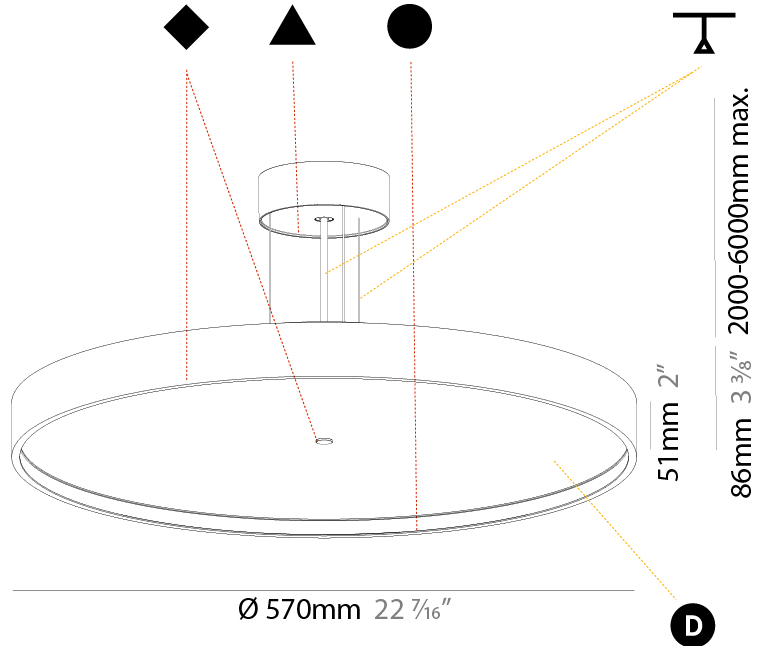

GENERAL

Series: Sign Diva
Subseries: Sign Diva Korona
Partner: Prolicht
Division: Architectural
Installation: Suspension
Product Type: Pendant
Mounting Location: Ceiling
Light Distribution: Direct

PHYSICAL

Shape: Round
Diameter (mm): 570
Diameter (in): 22 7/16
Height (mm): 86
Height (in): 3 3/8
Weight (kg): 8.067
Weight (lbs): 17.78
Diffuser: PMMA - Opal / Micro-Prism / Sparkling Secret / Vintage Industrial
Fixture Finish: SSR / BKV / CWI / CRY / HAB / UFT / ITA / RUA / FTG / MYG / LOD / PUS / FRO / FUP / KIA / POP / BLS / SPG / MEY / GOH / CHC / COM / ABZ / JAG / OBR / MOS / ROR
Fixture Material: PMMA / Extruded Aluminum / Steel
Cable Details: 2000mm/78 3/4" or 6000mm/236 1/4" Transparent Cable

ELECTRICAL

Lamp Type: LED (Zhaga Standard)
Input Wattage (W): 49
Total Output Wattage (W): 46.9
Dimming: Tri-Mode (Non-Dimming and Phase Dimming (120Vac only) and 0-10V Dimming)
Driver Included: Yes
Driver Location: Integrated
Driver Type: Constant Current - Universal
Driver Class: Class 2
Input Voltage (V): 120 - 277
Constant Current (MA): 350

LED

Color Temperature (°K): 2700 / 3000 / 3500 / 4000
Max. Delivered Lumen (lm): 4978 / 5337 / 5384 / 5494
Nominal Lumen (lm): 6199 / 6646 / 6705 / 6842
CRI: >90 CRI
Lamp Life (hrs): 50000

OPTICAL

RATINGS AND CERTIFICATIONS

Certified By: Certified for North American Standards
IP rating: IP20